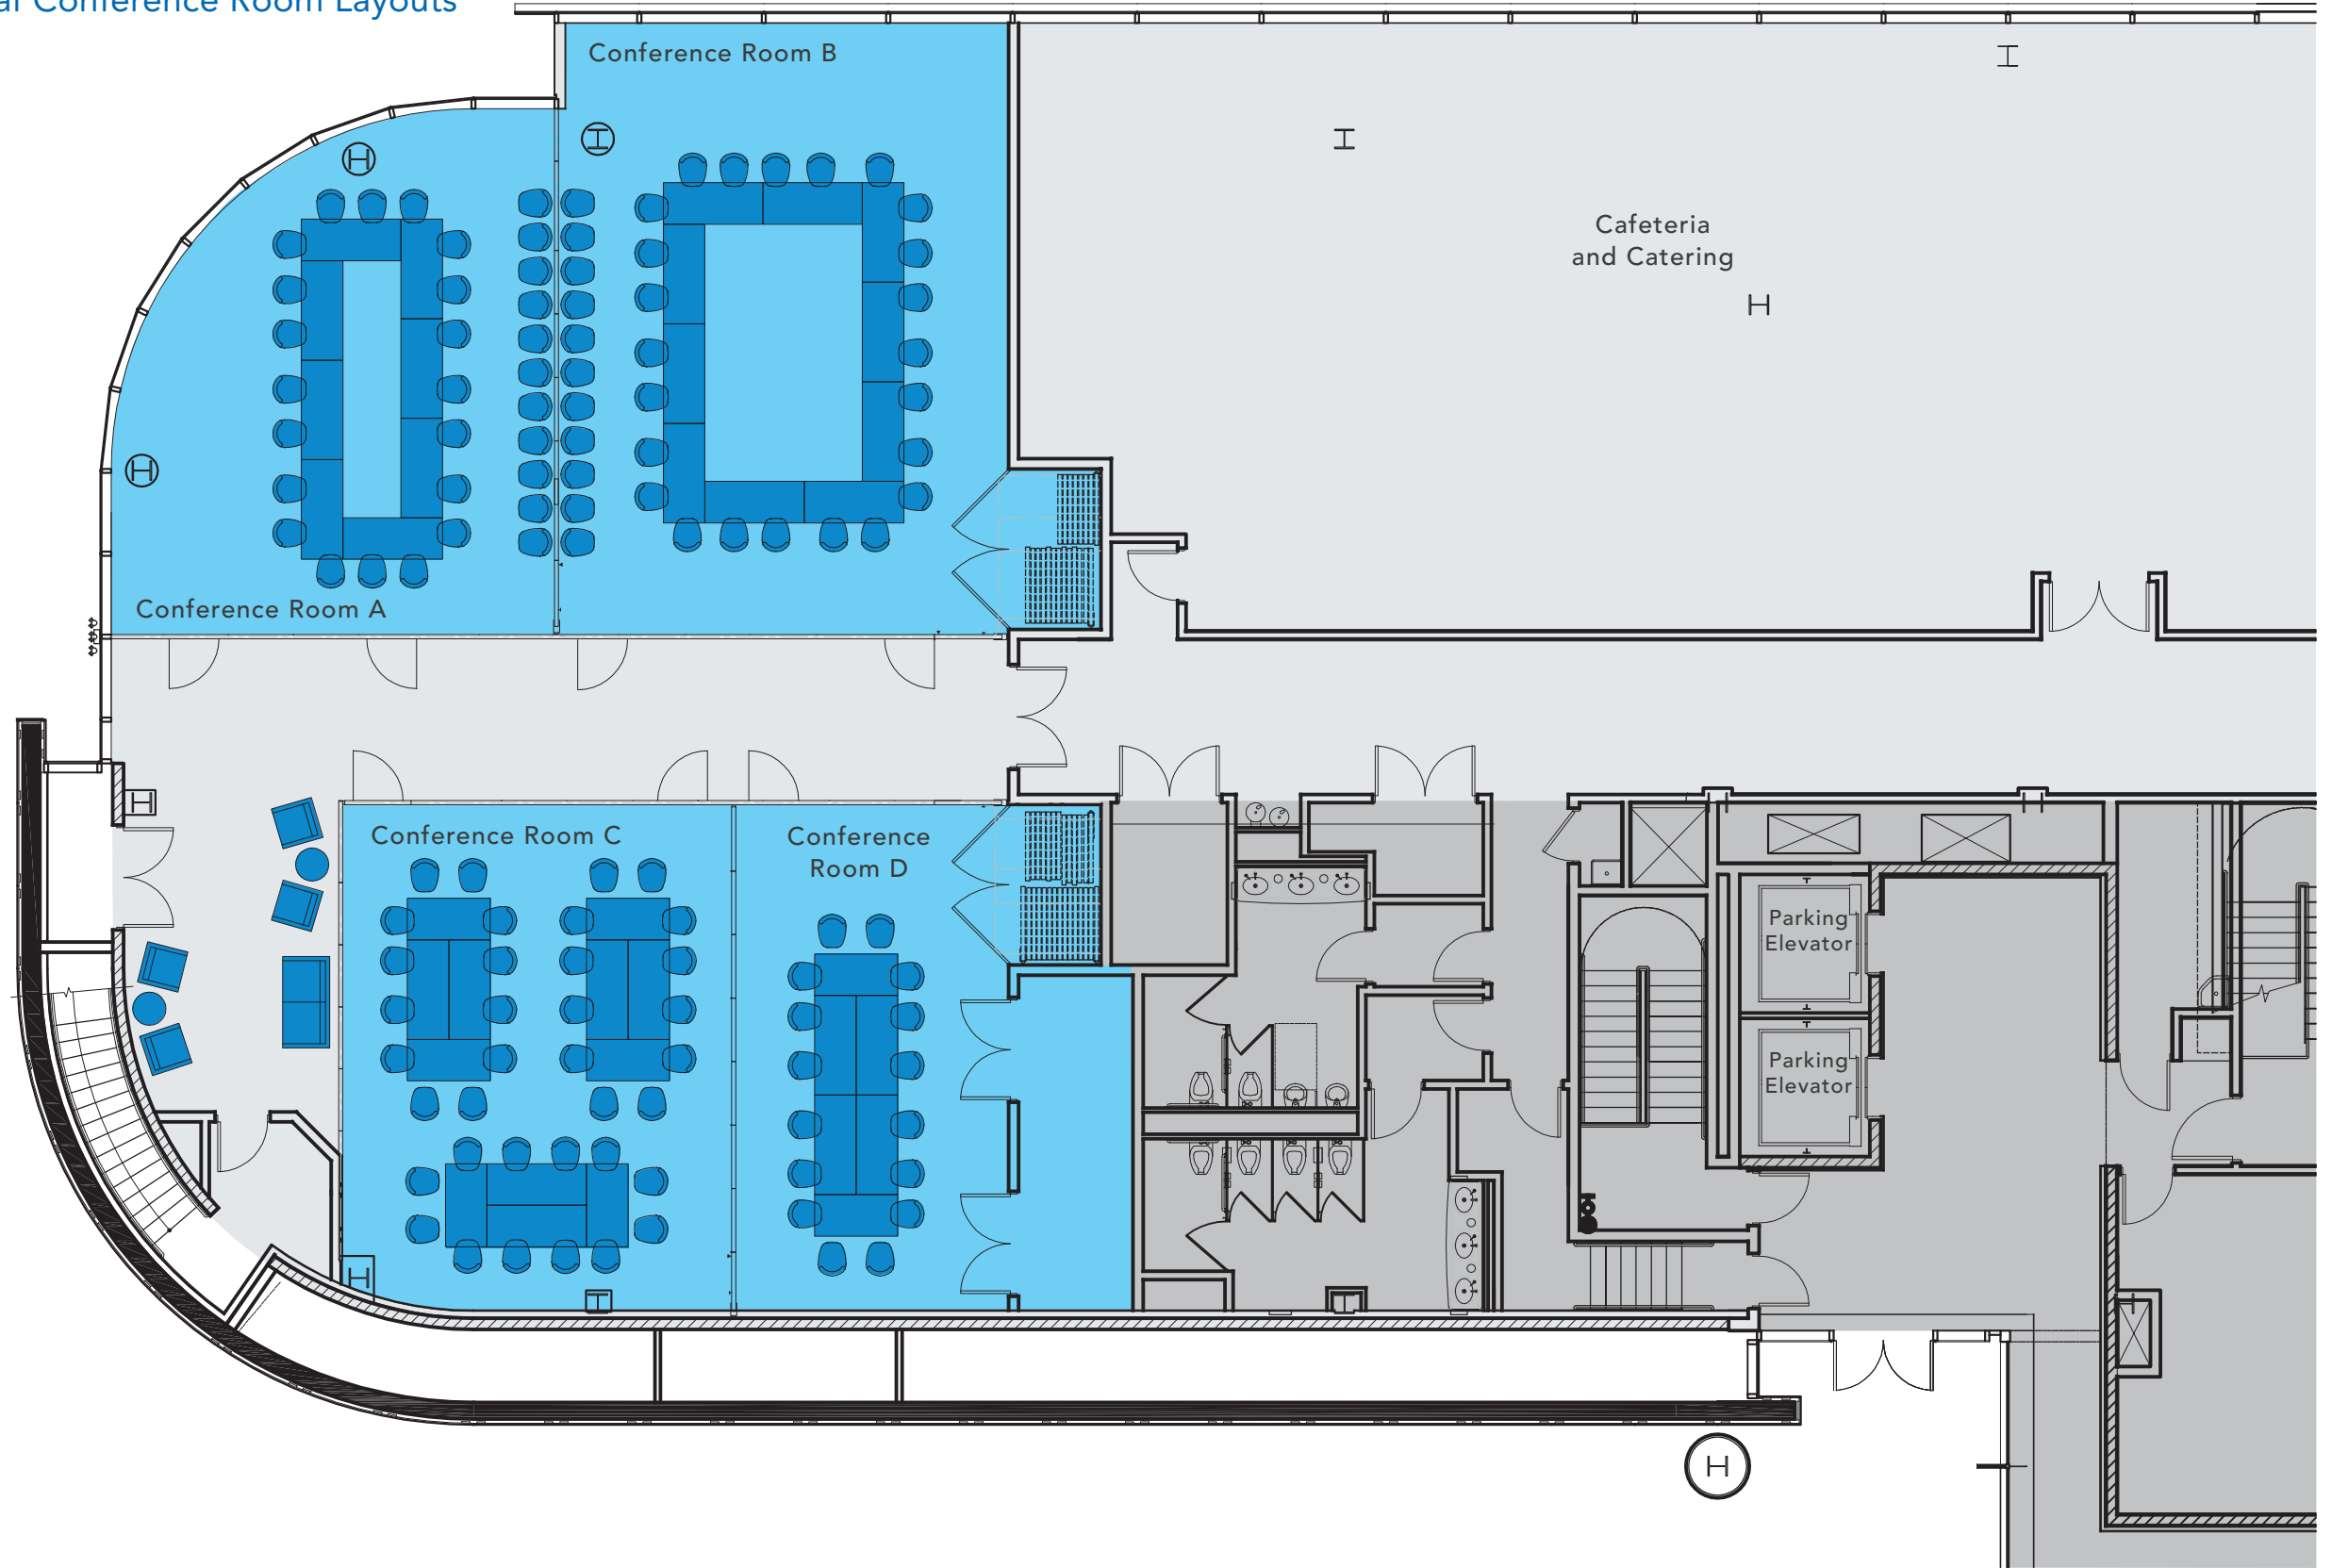

Conference Rooms – Total Capacity

Individual Auditoriums
A, B, C, and D > 225 People

353 NORTH CLARK

CONFERENCE CENTER > Individual Conference Room Layouts

Conference Room A
Conference Room > 31 People

Conference Room B
Conference Room > 35 People

Conference Room C
Conference Room > 36 People

Conference Room D
Conference Room > 16 People

Conference Rooms – Total Capacity

Individual Conference Rooms
A, B, C, and D > 118 People

353 NORTH CLARK

CONFERENCE CENTER > Individual Classroom Layouts

Conference Room A
Classroom > 20 People

Conference Room B
Classroom > 32 People

Conference Room C
Classroom > 18 People

Conference Room D
Classroom > 12 People

Conference Rooms – Total Capacity
Individual Classrooms
A, B, C, and D > 82 People