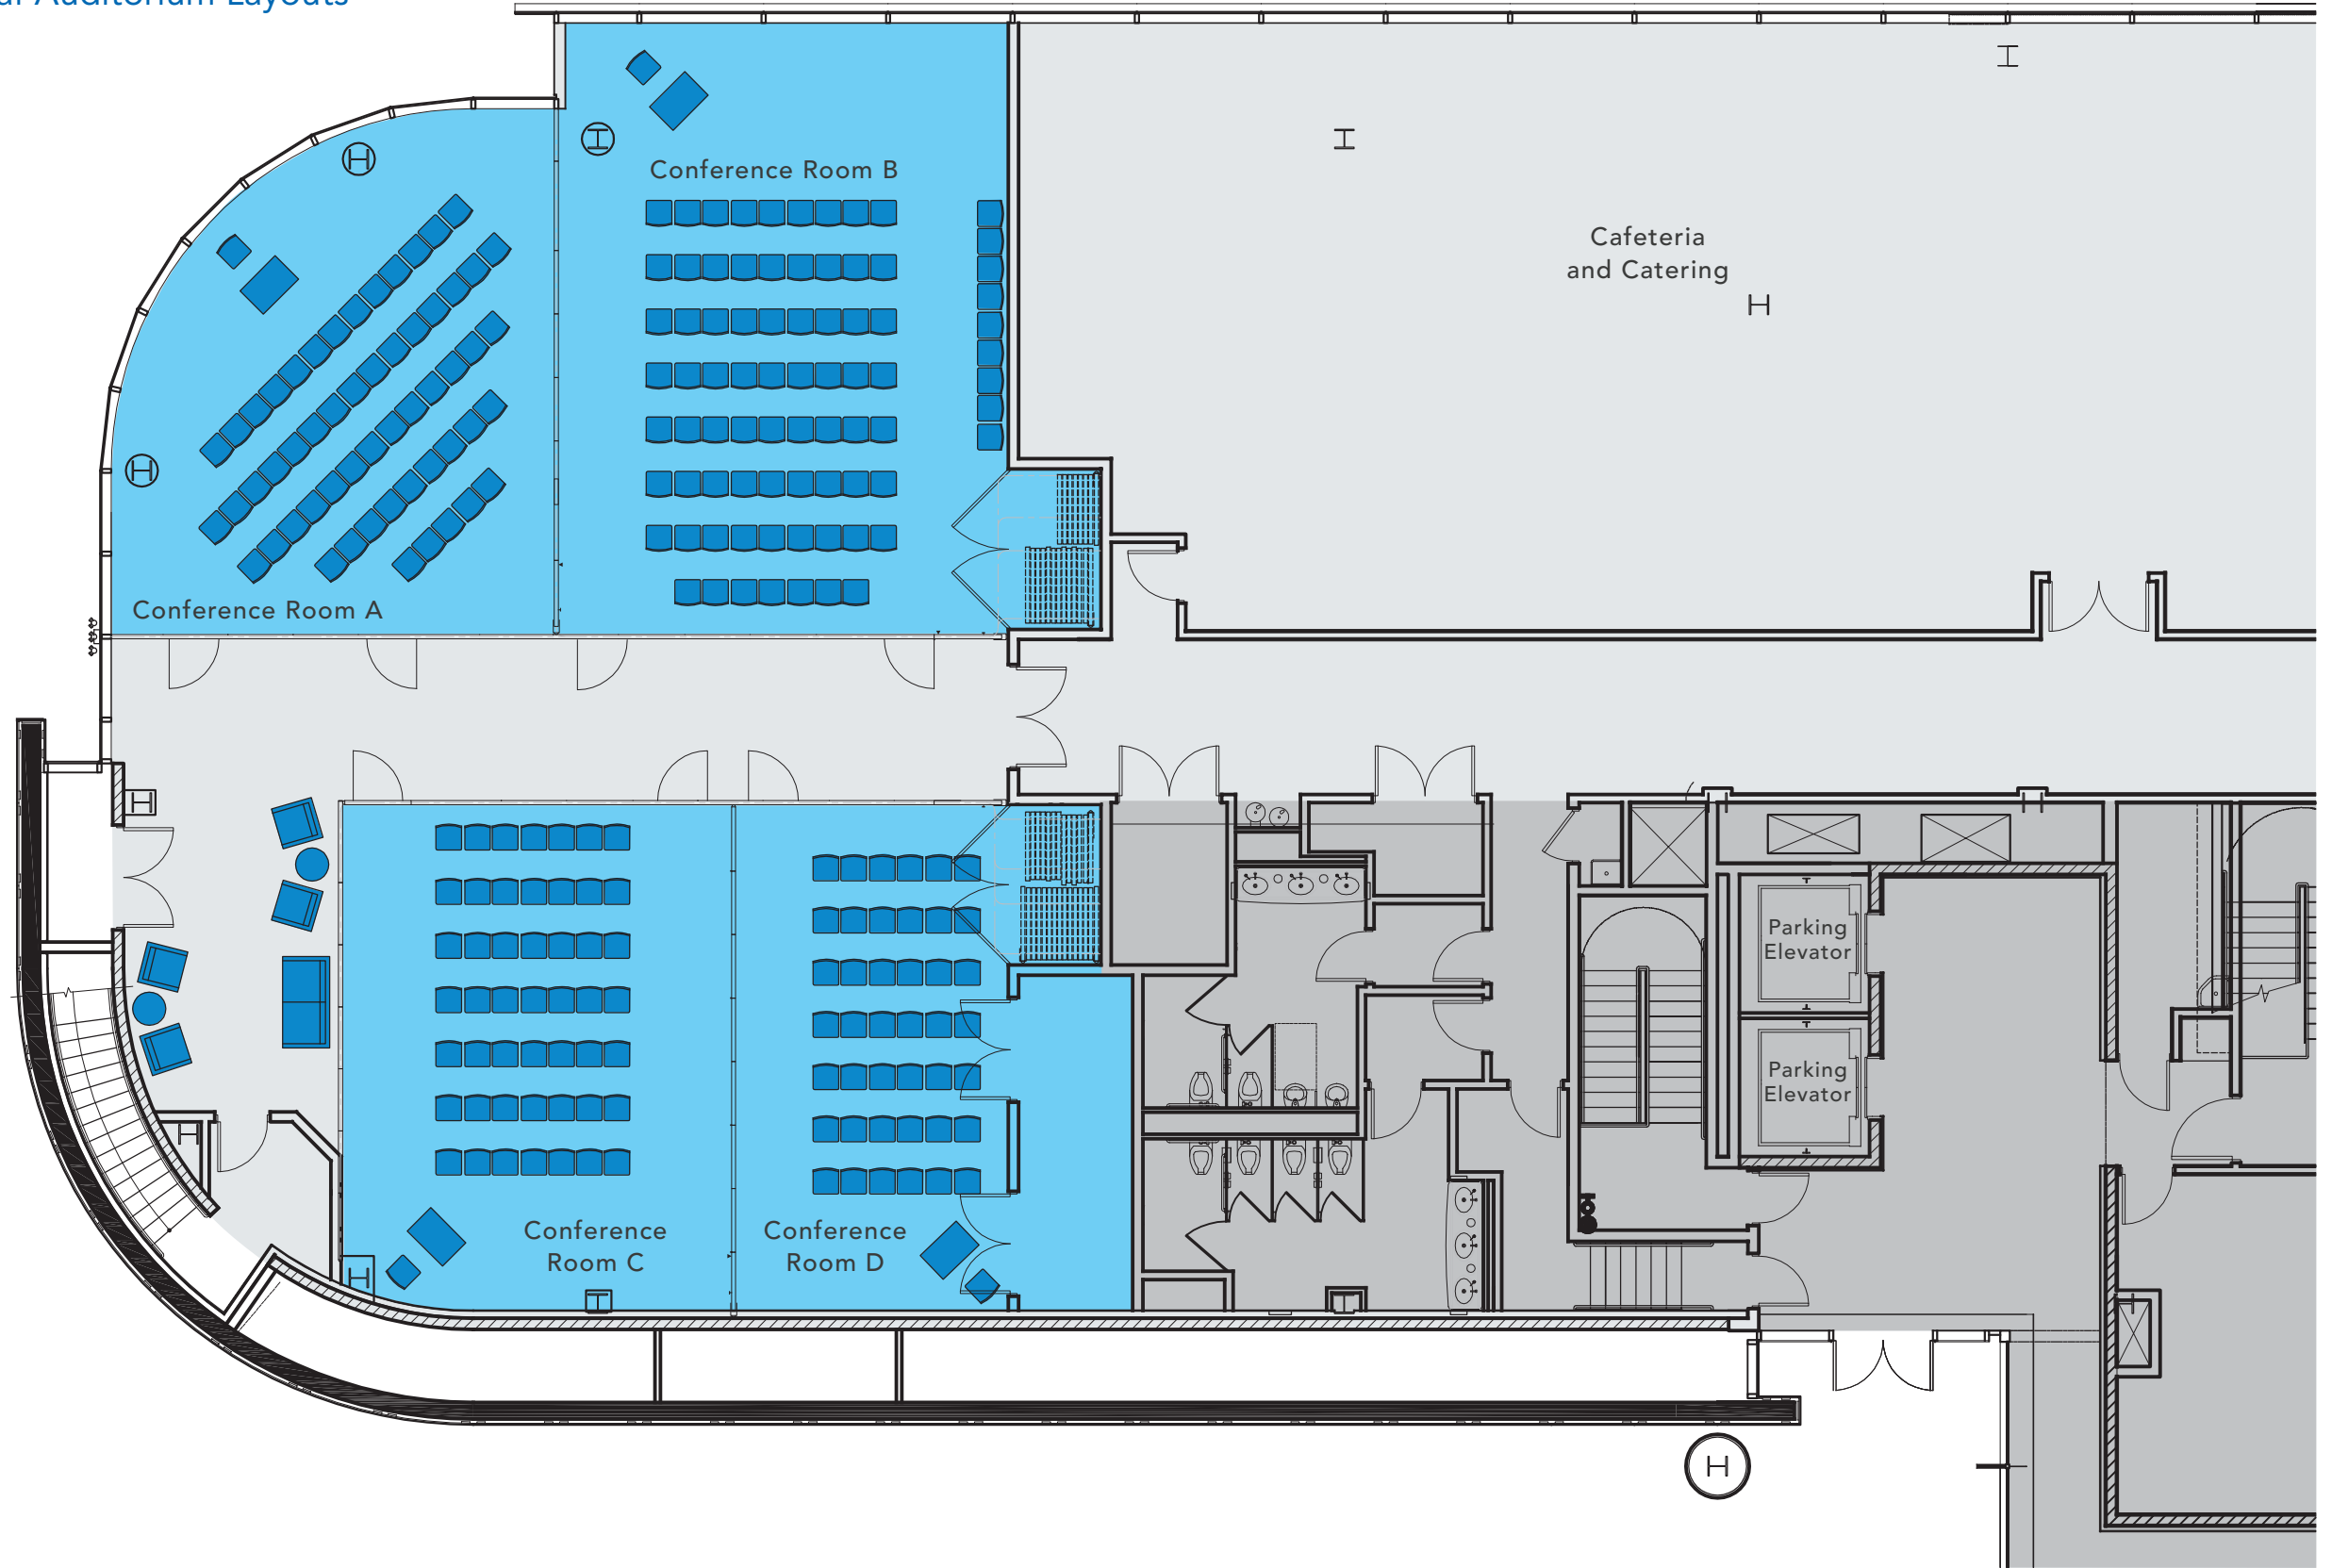

353 NORTH CLARK

CONFERENCE CENTER > Individual Auditorium Layouts

Conference Room A
Auditorium > 55 People

Conference Room B
Auditorium > 79 People

Conference Room C
Auditorium > 49 People

Conference Room D
Auditorium > 42 People

Conference Rooms – Total Capacity

Individual Auditoriums
A, B, C, and D > 225 People

353 NORTH CLARK

CONFERENCE CENTER > Individual Conference Room Layouts

Conference Room A
Conference Room > 31 People

Conference Room B
Conference Room > 35 People

Conference Room C
Conference Room > 36 People

Conference Room D
Conference Room > 16 People

Conference Rooms – Total Capacity

Individual Conference Rooms
A, B, C, and D > 118 People

353 NORTH CLARK

CONFERENCE CENTER > Individual Classroom Layouts

Conference Room A
Classroom > 20 People

Conference Room B
Classroom > 32 People

Conference Room C
Classroom > 18 People

Conference Room D
Classroom > 12 People

Conference Rooms – Total Capacity
Individual Classrooms
A, B, C, and D > 82 People